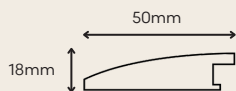

SF / CARTON
22.08 sq.ft / carton

EACHES / CARTON
6 planks / carton

CARTONS / PALLET
45 cartons / pallet

PALLETS / TRUCK
22 pallets / cont

Colours

MEL01075
Biscayne Bay

MEL01076
Carriage House

MEL01081
BW Stout

Coordinating Moldings | 78" Length

T-Mold

Flush Reducer

Flush Stair Nose