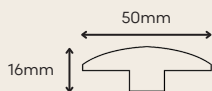

SF / CARTON
22.08 sq.ft / carton

EACHES / CARTON
6 planks / carton

CARTONS / PALLET
45 cartons / pallet

PALLETS / TRUCK
22 pallets / cont

Colours

MEL01075
Biscayne Bay

MEL01076
Carriage House

MEL01081
BW Stout

Coordinating Moldings | 78" Length

T-Mold

Flush Reducer

Flush Stair Nose