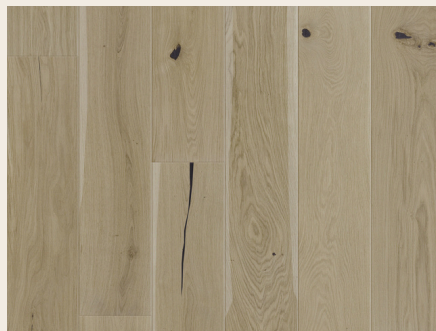

MELL05W8R
Hawthorne