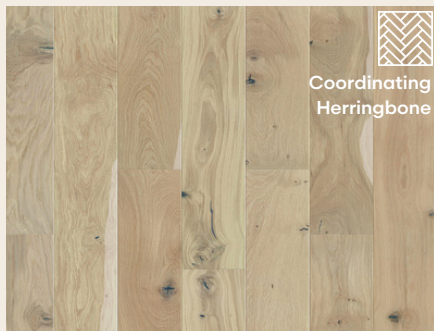

MELM1WP018
Dr. Seuss