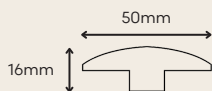

MEL02713
Coastal Vibe

MEL02714
Obsidian

MEL02715
Smoked Bourbon

MEL02717
Tavern

MEL02712
Bison

Coordinating Moldings | 75" Length

T-Mold

Flush Reducer