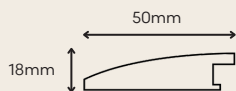

MEL02713
Coastal Vibe

MEL02714
Obsidian

MEL02715
Smoked Bourbon

MEL02717
Tavern

MEL02712
Bison

Coordinating Moldings | 75" Length

T-Mold

Flush Reducer