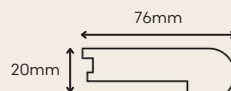

MEL02713
Coastal Vibe

MEL02714
Obsidian

MEL02715
Smoked Bourbon

MEL02717
Tavern

MEL02712
Bison

Coordinating Moldings | 75" Length

T-Mold

Flush Reducer