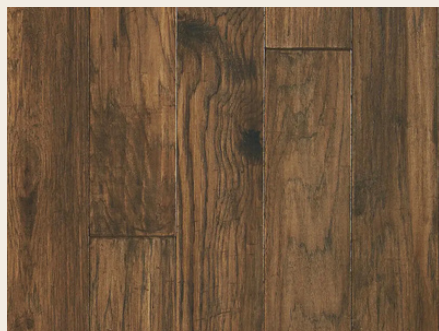

MEL02713
Coastal Vibe

MEL02714
Obsidian

MEL02715
Smoked Bourbon

MEL02717
Tavern

MEL02712
Bison

Coordinating Moldings | 75" Length

T-Mold

Flush Reducer